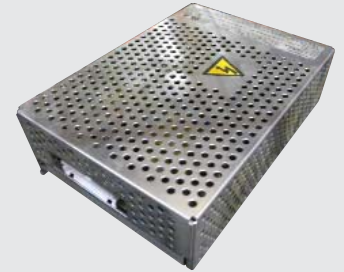

Power Supply Repair Services

Aristocrat

Suzo-Happ Item No.	Model No.	Power Supply Part No.	Description
431675	MK5PFC-II	432400	
	MK5PFC	431675	
	MK7-400-1	432666	

6 Month Warranty on Labor

Bally

Suzo-Happ Item No.	Model No.	Power Supply Part No.	Description
201101-RET	DZ300-1EUFV1	103094	5V/12V TriMag
201102-RET	YH-1361A	103107	24V 3Y Power Technology